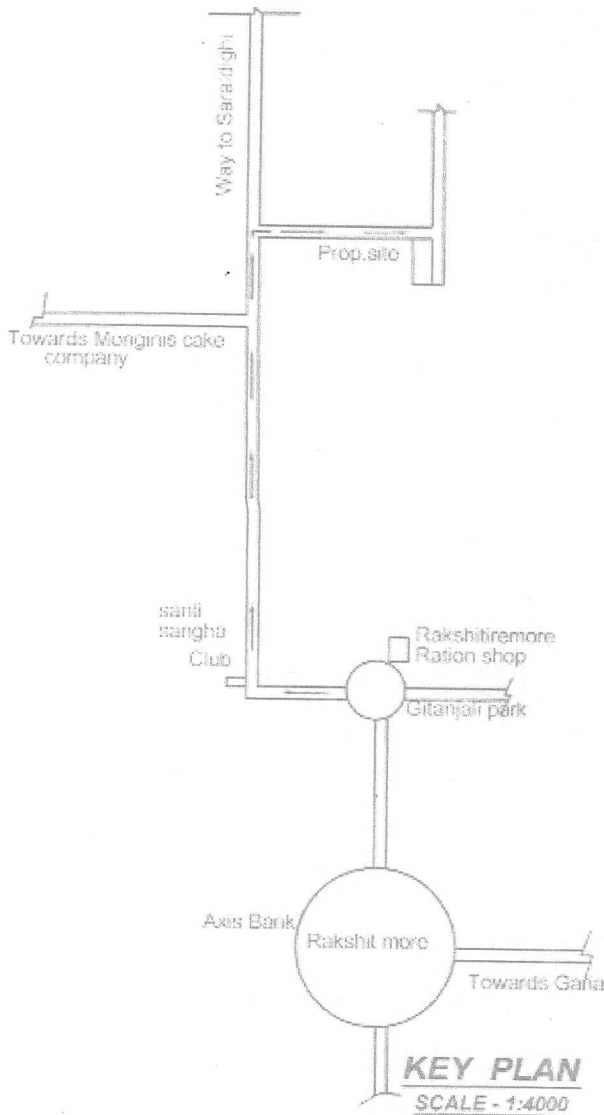

KEY PLAN FOR HOLDING NO-373,BORAL "A",KOOLKATA-700 154

Latitude-22.4488888
Longitude-88.368622

For T. C. ENTERPRISE
Rajiv Kumar Thakur
Partner